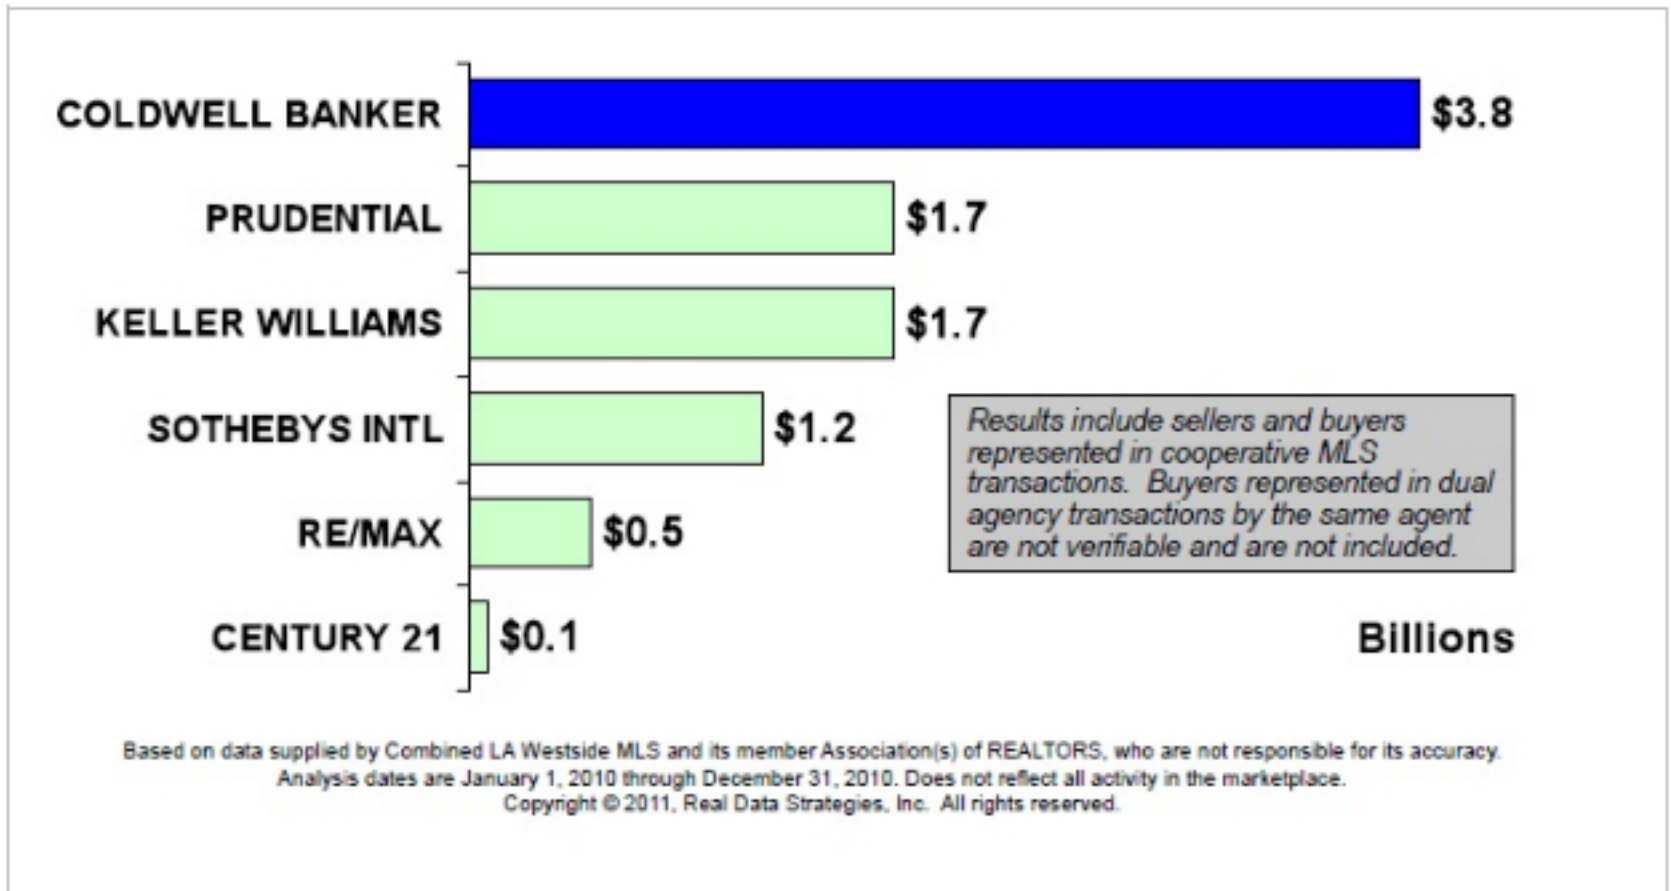

Verifiable Sellers & Buyers Represented by Leading Franchises

All Sale Prices In Combined LA Westside MLS

January 1, 2010 through December 31, 2010

About These Statistics

- **Compiled by Real Data Strategies, Inc.**
 - The nation's leading analysis firm specializing in MLS-generated market share results.
 - Consulting to most of the leading real estate firms and brands in the country, ensuring objectivity of results.
- **Results are more accurate than the MLS.**
 - Duplicate transactions have been removed.
 - List and sale prices have been verified and corrected when necessary.
- **Prospective sellers and buyers may contact RDS for verification of these results. Phone at 714-990-4411, or send an email to RDSInfo@RealDataStrategies.com.**